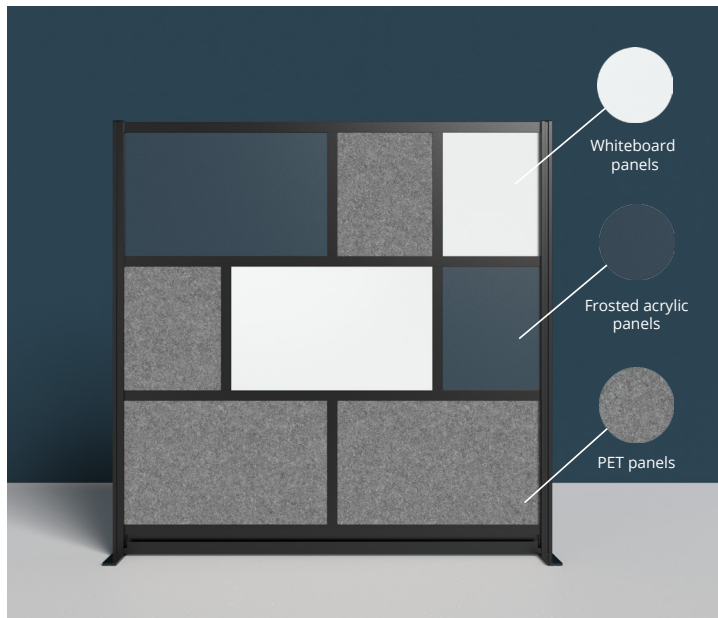

Getting Started with Your Modular Wall System

Step 1: Choosing Your Starter Wall

A Starter Wall is the cornerstone of every Modular Wall System. It features a metal foot and frame at both ends, making it freestanding. You can use a Starter Wall as a standalone divider or connect Add-On Walls to it to expand your system.

Step 2: Connecting Your Add-On Walls

An Add-On Wall is open at one end, allowing it to connect to a Starter Wall or other Add-On Walls. You can connect infinite Add-On Walls together - in straight lines or at 90° angles - to configure cubicles, meeting spaces, and more.

Functional Paneling