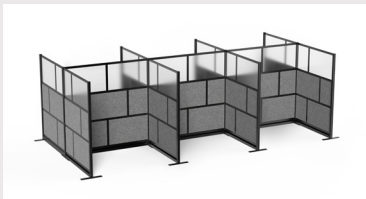

## Modular Divider Wall System

Luxor's Modular Wall System is a flexible, easy-to-assemble, and economical solution for transforming any space into a thriving work environment.

More than just privacy partitions, each wall features a functional, curated panel pack that limits visual distractions, dampens sound, and fosters collaboration - so you can get the most out of your workspace. These innovative panels effortlessly rearrange for a custom look that best fits your space.

### Adaptable

Luxor Modular Walls are scalable and expandable, empowering you to configure - and reconfigure - your wall system to accommodate your ever-changing workspace.

### Purposeful

Featuring a mix of arrangeable frosted acrylic, sound-absorbent, and whiteboard inner panels, each wall can be optimized for privacy, natural light transmission, ideation, and productivity.

### Simple

Quick and easy to set-up, the Modular Walls feature innovative slide-in frames that instantly connect together without the need for professional installation.